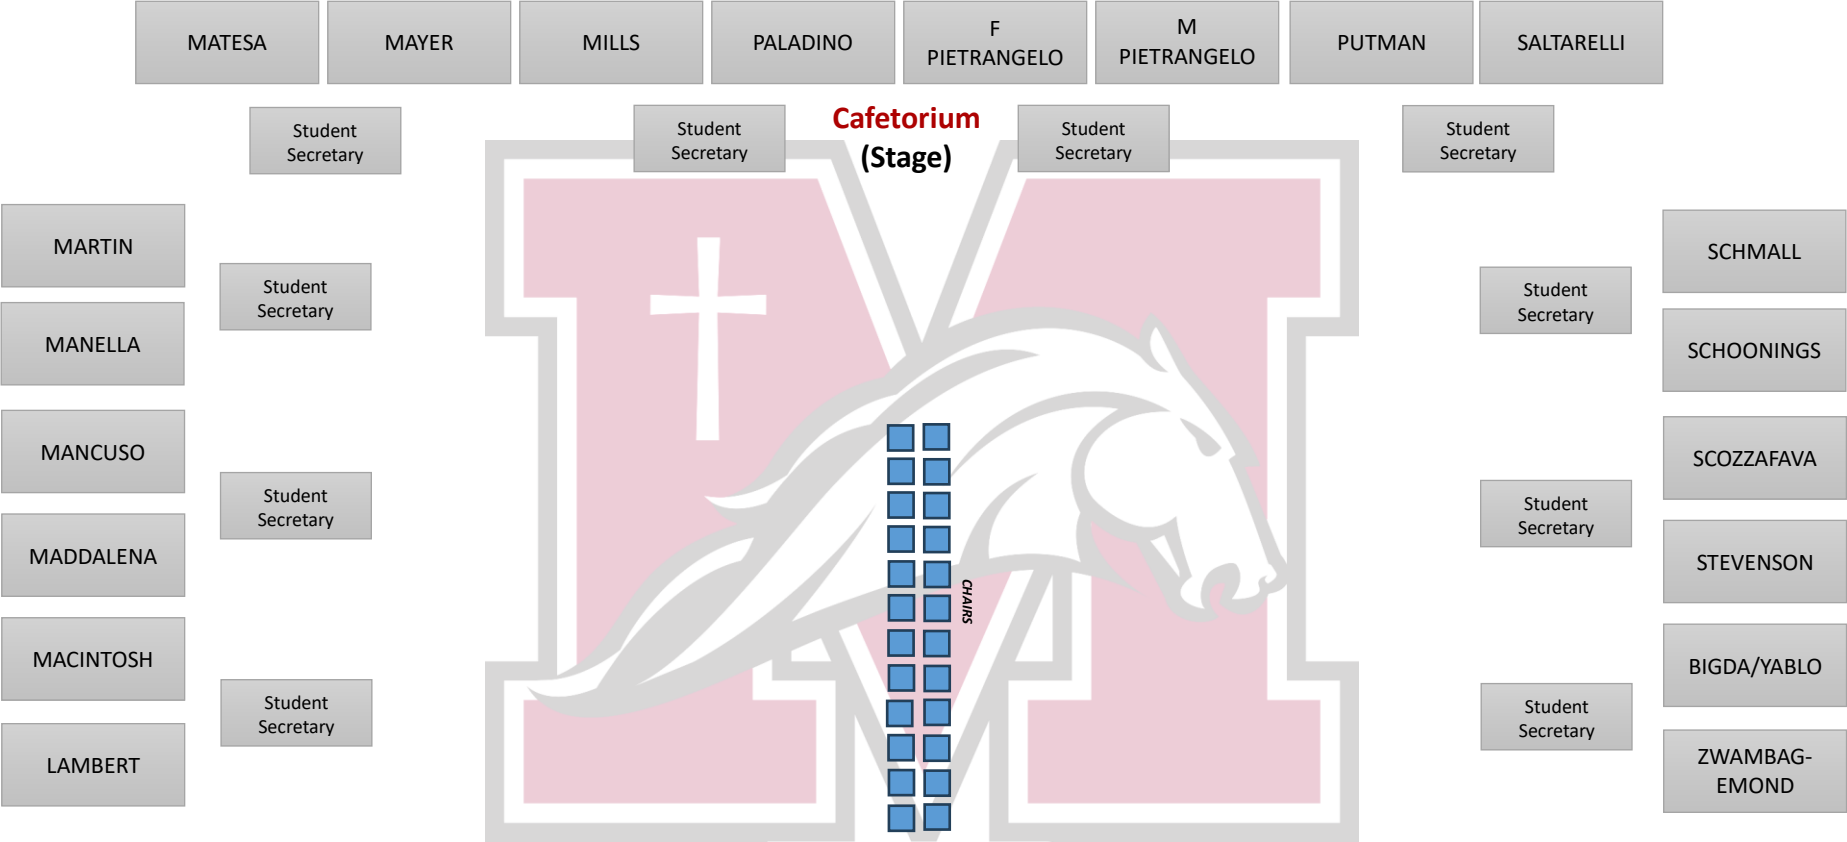

STM PARENT-TEACHER INTERVIEWS | 2024 – Page 2

Special Education & Guidance will be located in their respective rooms. Mrs.Chmiel will be located in the Library.

Front Foyer
MAIN ENTRANCE

STM PARENT-TEACHER INTERVIEWS | 2024 – Page 1

CARUSSO-LEITCH CICCARELLI CORMIER CIOLFI DEANGELIS DECICCO DEMARCHI DICARLO DIFRANCESCO DIGAETANO DISLEY

Student Secretary Student Secretary Student Secretary Student Secretary Student Secretary Student Secretary